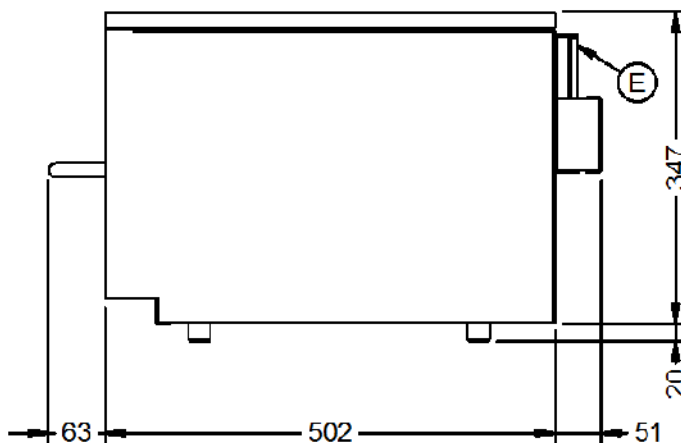

Available Accessories

CIBO/SK	Stacking Kit for Cibo Ovens
CIBO/USB	USB Stick for Cibo Ovens
CIBO/WB	Wall Bracket for Cibo Ovens
LT01	Loading Tool Pizza Ovens
SH136	Wire Rack for Cibo Ovens
TFS05	Teflon Sheet for Cibo Ovens [300mm x 300mm]

Technical Picture