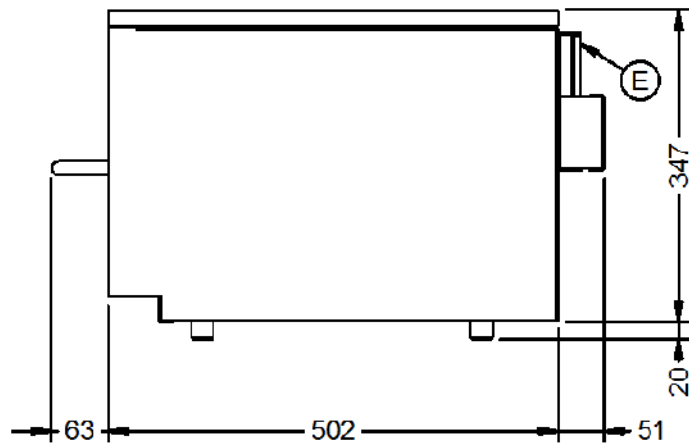

Available Accessories

CIBO/SK	Stacking Kit for Cibo Ovens
CIBO/USB	USB Stick for Cibo Ovens
CIBO/WB	Wall Bracket for Cibo Ovens
LT01	Loading Tool Pizza Ovens
SH136	Wire Rack for Cibo Ovens
TFS05	Teflon Sheet for Cibo Ovens [300mm x 300mm]

Technical Picture